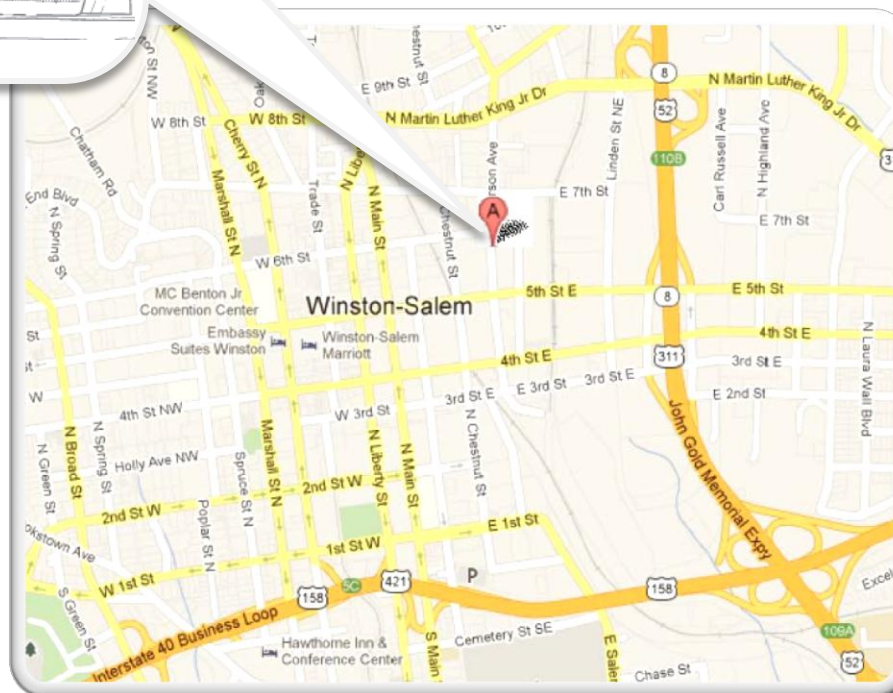

# Directions to Parking Lot P-8 for Wake Forest Biotech Place

## From North

(King, Pilot Mountain)

- Take **U.S. 52 S** toward **Winston-Salem**.
- Take exit **110B** for **Martin Luther King Jr. Drive**.
- Continue straight onto **Linden St NE/N Research Pkwy**
- **Parking lot P-8** will be on the left in front of **7<sup>th</sup> Street**.

## From West

(Mocksville, Clemmons)

- Take **I-40 East**.
- Take exit **188** on the left for **I-40 BUS/US-421S** toward **Winston-Salem/Downtown**.
- Merge onto **US-421 S**.
- Take exit **6B** to merge onto **NC-8 N/US-311 N/US-52 N** toward **Mt Airy/Smith Reynolds/Airport**
- Merge onto **S Main St**.
- Take exit **110B** for **US-311 N/Martin Luther King Junior Drive**
- Turn left onto **US-311 S/N Martin Luther King Jr Dr**
- Turn left onto **Linden St NE/N Research Pkwy**
- **Parking lot P-8** will be on the left in front of **7<sup>th</sup> Street**.

## From East

(Raleigh, Durham, Greensboro)

- Take **I-40 West**.
- Bear slightly right onto **US-421 N/I-40 BUSINESS Loop W** (signs for Kernersville/Winston-Salem/Downtown).
- Take exit **7** to merge onto **E 5<sup>th</sup> St**.
- Turn right onto **Linden St NE/N Research Pkwy**
- **Parking lot P-8** will be on the right in front of **7<sup>th</sup> Street**.