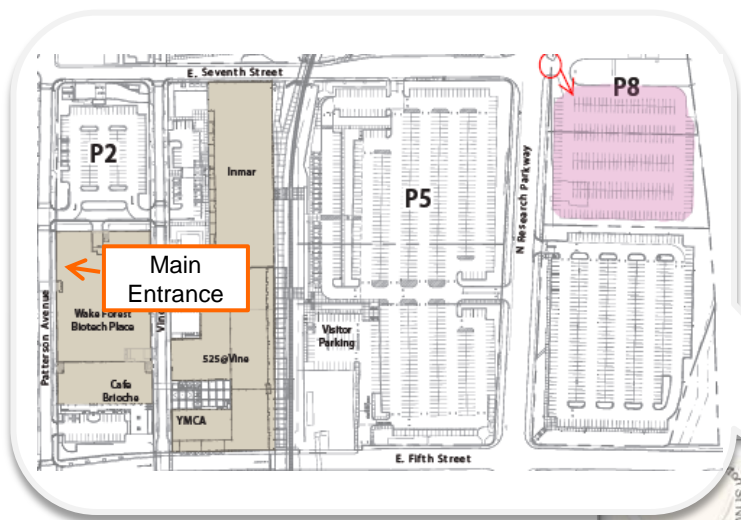

# Directions to Parking Lot P-8 for Wake Forest Biotech Place

## From North

(King, Pilot Mountain)

- Take **U.S. 52 S** toward **Winston-Salem**.
- Take exit **110B** for **Martin Luther King Jr. Drive**.
- Continue straight onto **Linden St NE/N Research Pkwy**
- **Parking lot P-8** will be on the left in front of **7<sup>th</sup> Street**.

## From West

(Mocksville, Clemmons)

- Take **I-40 East**.
- Take exit **188** on the left for **I-40 BUS/US-421S** toward **Winston-Salem/Downtown**.
- Merge onto **US-421 S**.
- Take exit **6B** to merge onto **NC-8 N/US-311 N/US-52 N** toward **Mt Airy/Smith Reynolds/Airport**
- Merge onto **S Main St**.
- Take exit **110B** for **US-311 N/Martin Luther King Junior Drive**
- Turn left onto **US-311 S/N Martin Luther King Jr Dr**
- Turn left onto **Linden St NE/N Research Pkwy**
- **Parking lot P-8** will be on the left in front of **7<sup>th</sup> Street**.

## From East

(Raleigh, Durham, Greensboro)

- Take **I-40 West**.
- Bear slightly right onto **US-421 N/I-40 BUSINESS Loop W** (signs for Kernersville/Winston-Salem/Downtown).
- Take exit **7** to merge onto **E 5<sup>th</sup> St**.
- Turn right onto **Linden St NE/N Research Pkwy**
- **Parking lot P-8** will be on the right in front of **7<sup>th</sup> Street**.